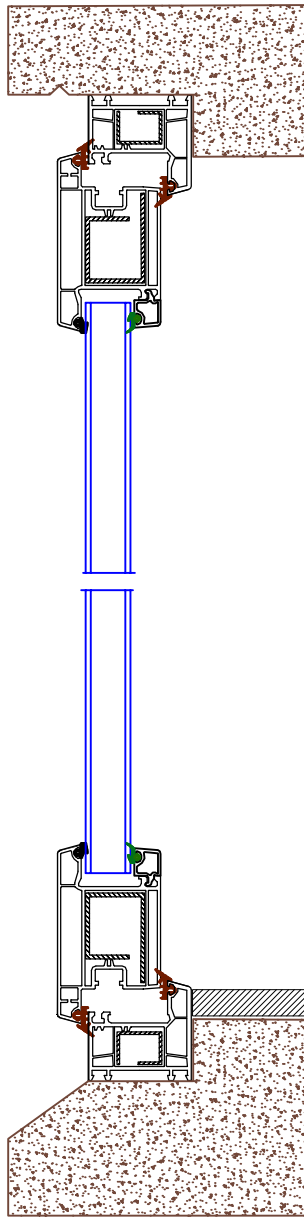

Homerit

Outward Open Door -- with Glass & PVC-U Panels

B -- B

Product Features >>

- 1 > Siegenia (German) multi-locking hardware.
- 2 > Double rubber seals for better airtightness.
- 3 > Sash width up to 1100mm, height up to 2400mm.
- 4 > No jambliner, no flange, more cost effective.
- 5 > Blocks shall be rebated for water-tightness.
- 6 > Panels can be vertical, horizontal or diagonal.
- 7 > Color option: VEKA white, ASA Charcoal or Grey.

A -- A