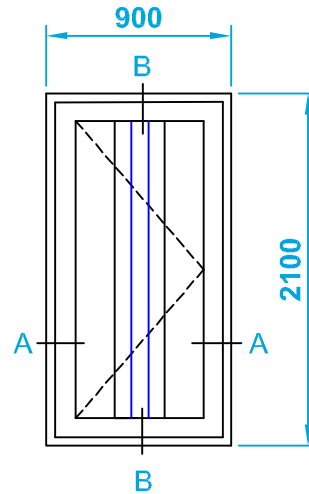

Homerit

Outward Open Door -- with Glass & PVC-U Panels

B -- B

Product Features >>

- 1 > Siegenia (German) multi-locking hardware.
- 2 > Double rubber seals for better airtightness.
- 3 > Sash width up to 1100mm, height up to 2400mm.
- 4 > No jambliner, no flange, more cost effective.
- 5 > Blocks shall be rebated for water-tightness.
- 6 > Panels can be vertical, horizontal or diagonal.
- 7 > Color option: VEKA white, ASA Charcoal or Grey.