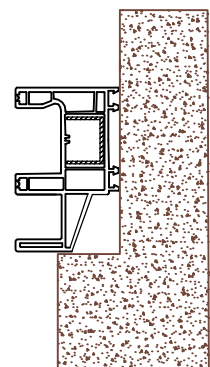

Homerit

ASA-PVC Sliding Door -- with Tilt Only Window

Product Features >>

- 1 > High UV stable color ASA on the exterior.
- 2 > Window in fixed door panel can be tilt & turn.
- 3 > Can have 2 or 4 door panels for ranch slider.
- 4 > Can have 3 or 6 door panels for stacker door.
- 5 > No jambliner, no flange, more cost effective.
- 6 > Blocks rebated for water-tightness.

B -- B

A - A