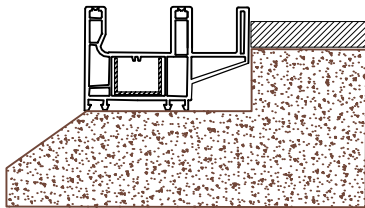

Homerit

ASA-PVC Sliding Door -- with Tilt Only Window

Product Features >>

- 1 > High UV stable color ASA on the exterior.
- 2 > Window in fixed door panel can be tilt & turn.
- 3 > Can have 2 or 4 door panels for ranch slider.
- 4 > Can have 3 or 6 door panels for stacker door.
- 5 > No jambliner, no flange, more cost effective.
- 6 > Blocks rebated for water-tightness.