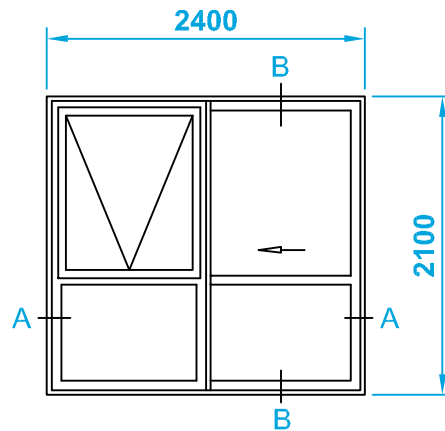

Homerit

ASA-PVC Sliding Door -- with Tilt Only Window

Product Features >>

- 1 > High UV stable color ASA on the exterior.
- 2 > Window in fixed door panel can be tilt & turn.
- 3 > Can have 2 or 4 door panels for ranch slider.
- 4 > Can have 3 or 6 door panels for stacker door.
- 5 > No jambliner, no flange, more cost effective.
- 6 > Blocks rebated for water-tightness.