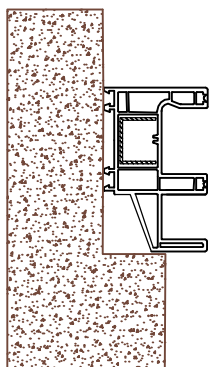

Homerit

ASA-PVC Sliding Door -- with Tilt Only Window

Product Features >>

- 1 > High UV stable color ASA on the exterior.
- 2 > Window in fixed door panel can be tilt & turn.
- 3 > Can have 2 or 4 door panels for ranch slider.
- 4 > Can have 3 or 6 door panels for stacker door.
- 5 > No jambliner, no flange, more cost effective.
- 6 > Blocks rebated for water-tightness.

B -- B

A - A