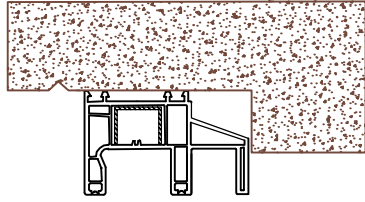

Homerit

ASA-PVC Sliding Door -- with Tilt Only Window

Product Features >>

- 1 > High UV stable color ASA on the exterior.
- 2 > Window in fixed door panel can be tilt & turn.
- 3 > Can have 2 or 4 door panels for ranch slider.
- 4 > Can have 3 or 6 door panels for stacker door.
- 5 > No jambliner, no flange, more cost effective.
- 6 > Blocks rebated for water-tightness.