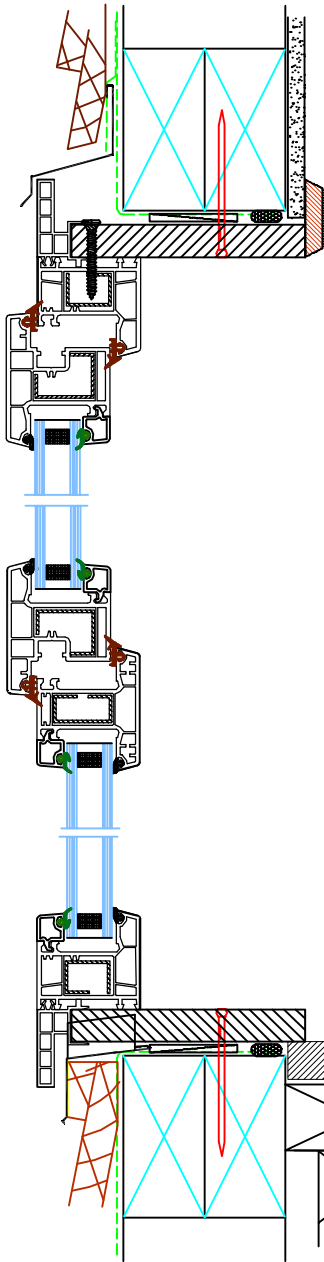

Homerit

Awning and Bay Window

Product Features >>

- 1 > Double rubber seals for better airtightness.
- 2 > 90°, 135° or any angle corner post.
- 3 > 10mm steel bar coupling for high wind load.
- 4 > Frame and sash can be different color.