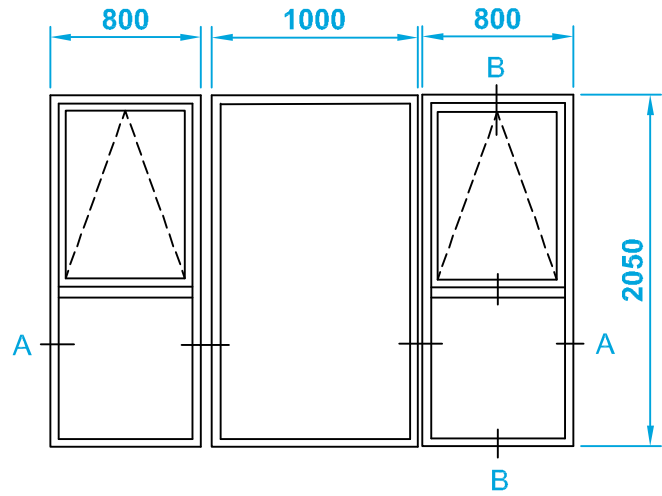

Homerit

Awning and Bay Window

Product Features >>

- 1 > Double rubber seals for better airtightness.
- 2 > 90°, 135° or any angle corner post.
- 3 > 10mm steel bar coupling for high wind load.
- 4 > Frame and sash can be different color.