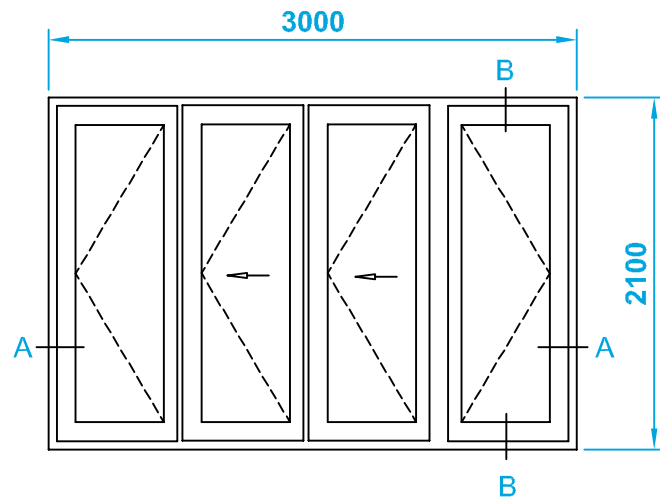

Homerit

Bifolding Door or Window

B -- B

Product Features >>

- 1 > Can have 3,4,5,6 or 7 door sashes.
- 2 > Sash width up to 900mm, height up to 2500mm.
- 3 > Door sill shall be rebated to slabs.
- 4 > Can open inwards with one tilt & turn door sash.
- 5 > Siegenia (German) multi-locking hardware.
- 6 > Color option: VEKA white, ASA Charcoal or Grey.