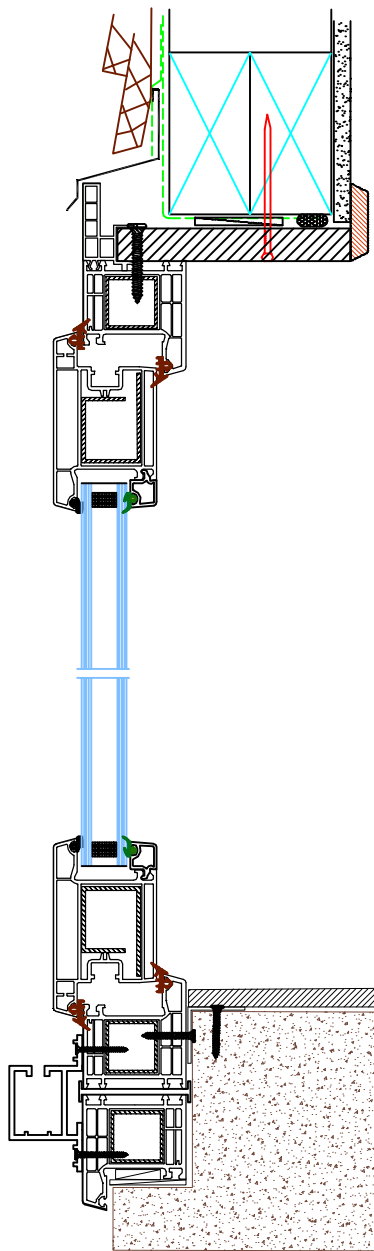

Homerit

Bifolding Door or Window

B -- B

Product Features >>

- 1 > Can have 3,4,5,6 or 7 door sashes.
- 2 > Sash width up to 900mm, height up to 2500mm.
- 3 > Door sill shall be rebated to slabs.
- 4 > Can open inwards with one tilt & turn door sash.
- 5 > Siegenia (German) multi-locking hardware.
- 6 > Color option: VEKA white, ASA Charcoal or Grey.