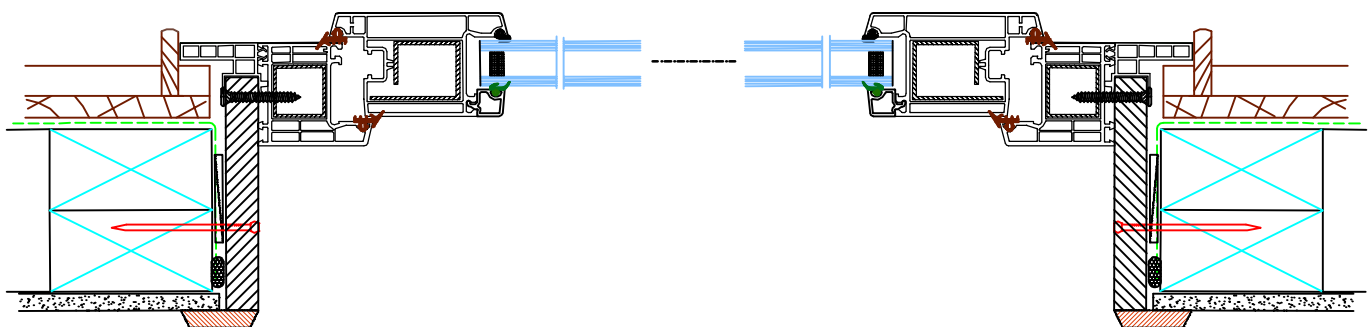

Homerit

Bifolding Door or Window

B -- B

Product Features >>

- 1 > Can have 3,4,5,6 or 7 door sashes.
- 2 > Sash width up to 900mm, height up to 2500mm.
- 3 > Door sill shall be rebated to slabs.
- 4 > Can open inwards with one tilt & turn door sash.
- 5 > Siegenia (German) multi-locking hardware.
- 6 > Color option: VEKA white, ASA Charcoal or Grey.