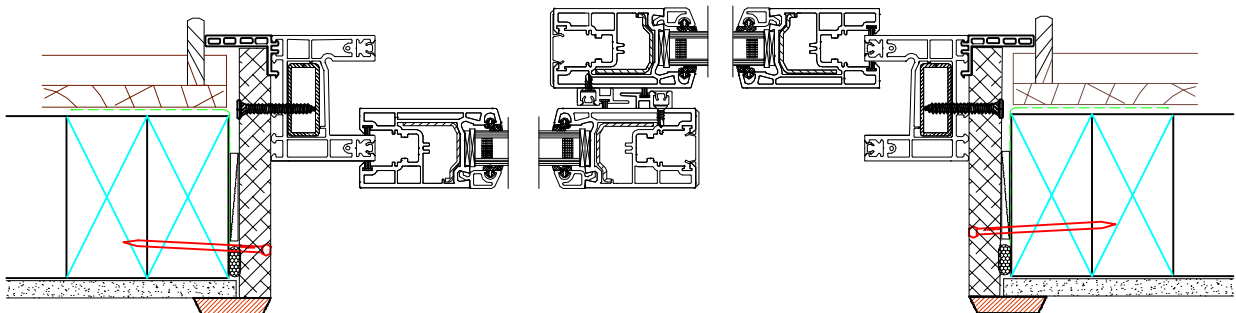

Homerit

VEKA SL73 Sliding Door

B -- B

Product Features >>

- 1 > Can have 2, 3 or 4 door sashes.
- 2 > Door sill can be rebated to slabs.
- 3 > Awning windows can be added to fixed door sash.
- 4 > Up to 2.4 meter high with extra reinforcement.
- 5 > Heavy duty rollers can support sash up to 150kg.
- 6 > Up to 8 meter wide door with 4 sashes.