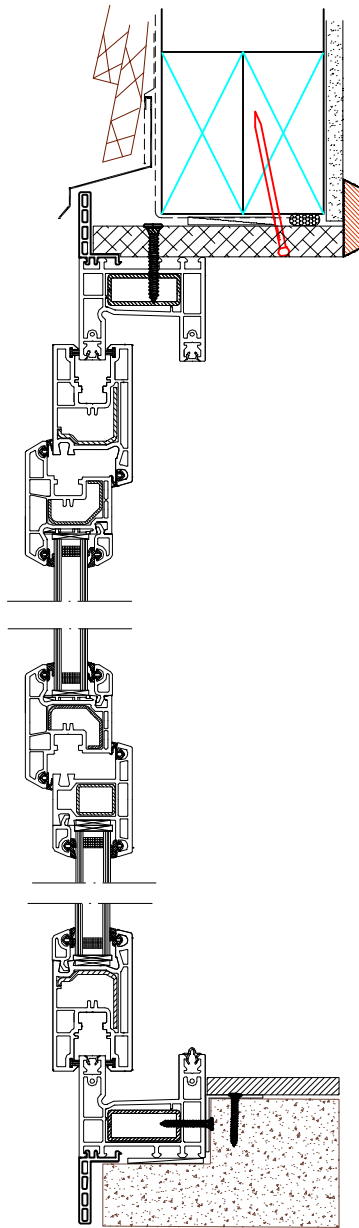

Homerit

VEKA SL73 Sliding Door

B -- B

Product Features >>

- 1 > Can have 2, 3 or 4 door sashes.
- 2 > Door sill can be rebated to slabs.
- 3 > Awning windows can be added to fixed door sash.
- 4 > Up to 2.4 meter high with extra reinforcement.
- 5 > Heavy duty rollers can support sash up to 150kg.
- 6 > Up to 8 meter wide door with 4 sashes.