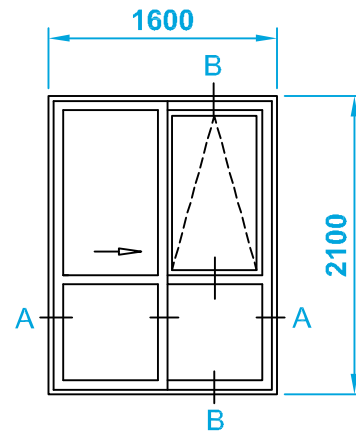

Homerit

VEKA SL73 Sliding Door

B -- B

Product Features >>

- 1 > Can have 2, 3 or 4 door sashes.
- 2 > Door sill can be rebated to slabs.
- 3 > Awning windows can be added to fixed door sash.
- 4 > Up to 2.4 meter high with extra reinforcement.
- 5 > Heavy duty rollers can support sash up to 150kg.
- 6 > Up to 8 meter wide door with 4 sashes.