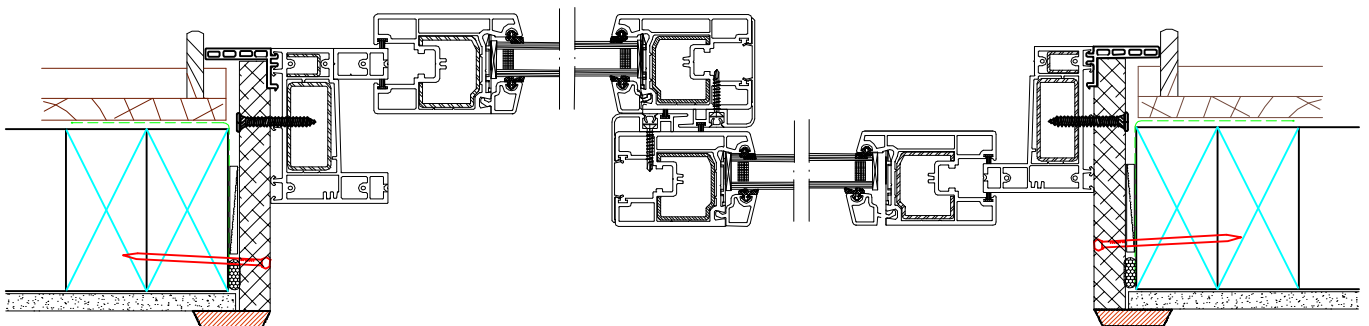

## VEKA SL90 Sliding Door

B -- B

### Product Features >>

- 1 > Large profile and strong steel reinforcement.
- 2 > Heavy duty rollers can support sash up to 150kg.
- 3 > Can have 2, 3 or 4 door sashes.
- 4 > Door sill can be rebated to slabs.
- 5 > Awning windows can be added to fixed door sash.
- 6 > Up to 3 meter high with extra reinforcement.
- 7 > Up to 10 meter wide door with 4 sashes.
- 8 > More cost effective than Lift & Slide door.