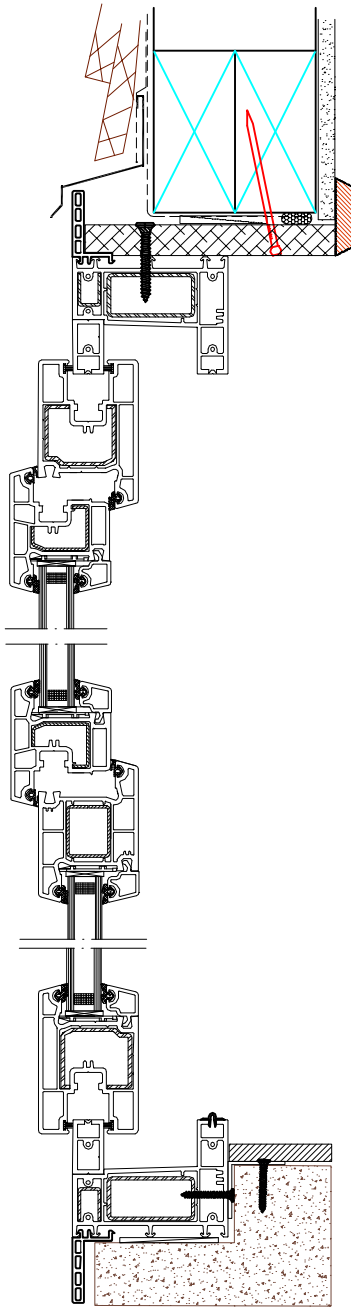

## VEKA SL90 Sliding Door

B -- B

### Product Features >>

- 1 > Large profile and strong steel reinforcement.
- 2 > Heavy duty rollers can support sash up to 150kg.
- 3 > Can have 2, 3 or 4 door sashes.
- 4 > Door sill can be rebated to slabs.
- 5 > Awning windows can be added to fixed door sash.
- 6 > Up to 3 meter high with extra reinforcement.
- 7 > Up to 10 meter wide door with 4 sashes.
- 8 > More cost effective than Lift & Slide door.