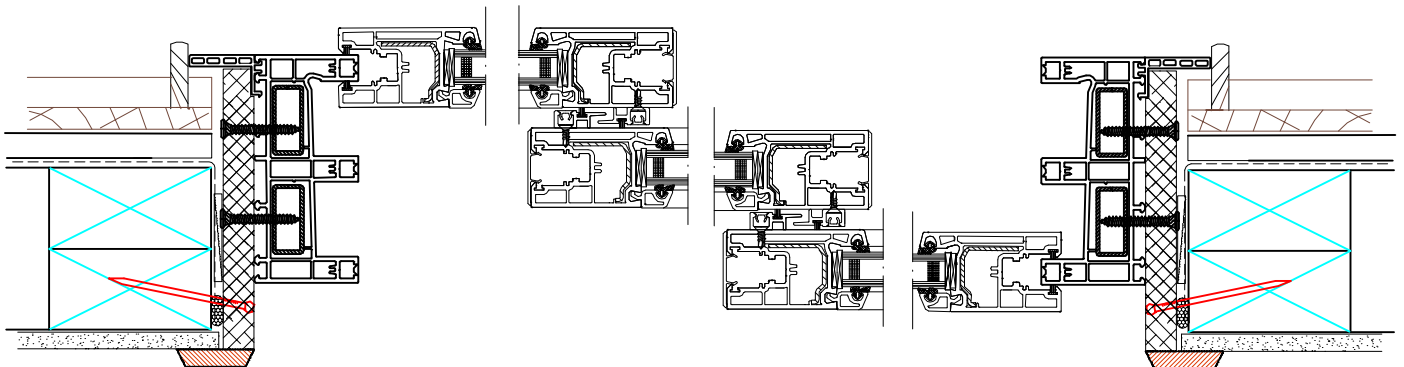

B--B

Product Features >>

- 1 > Can have 3 or 6 door sashes.
- 2 > Wider clear opening width than ranch slider.
- 3 > Awning windows can be added to fixed door sash.
- 4 > Up to 2.4 meter high with extra reinforcement.
- 5 > Heavy duty rollers can support sash up to 150kg.
- 6 > Up to 6 meter wide door with 3 sashes.
- 7 > Up to 12 meter wide door with 6 sashes.