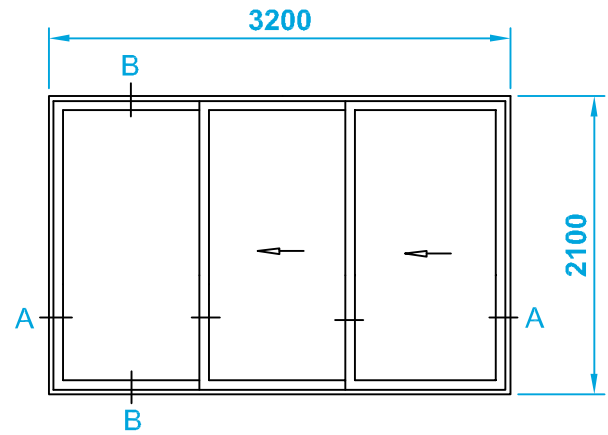

B--B

Product Features >>

- 1 > Can have 3 or 6 door sashes.
- 2 > Wider clear opening width than ranch slider.
- 3 > Awning windows can be added to fixed door sash.
- 4 > Up to 2.4 meter high with extra reinforcement.
- 5 > Heavy duty rollers can support sash up to 150kg.
- 6 > Up to 6 meter wide door with 3 sashes.
- 7 > Up to 12 meter wide door with 6 sashes.