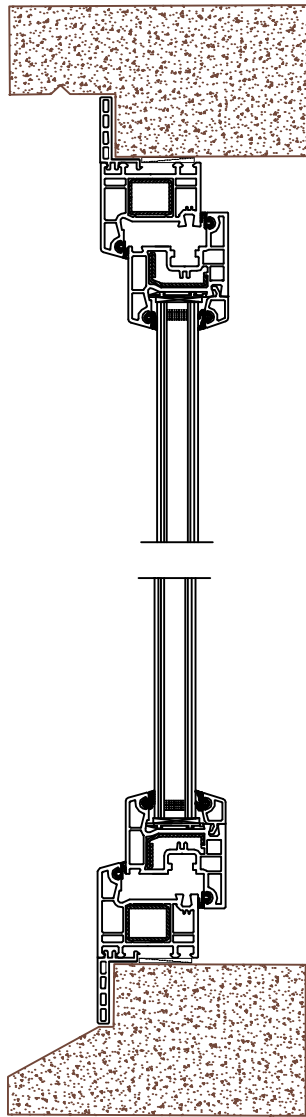

Homerit Tilt & Turn Double Window

B -- B

Product Features >>

- 1 > Siegenia (German) multi-locking hardware.
- 2 > Double rubber seals for better airtightness.
- 3 > Tilt (bottom hinged) for ventilation and security.
- 4 > Turn (side hinged) for cleaning outside from inside.
- 5 > No mullion in the middle when both sashes open.
- 6 > Sash up to 100kg for big tilt & turn window or door.
- 7 > Sash width up to 1600mm, height up to 2400mm.