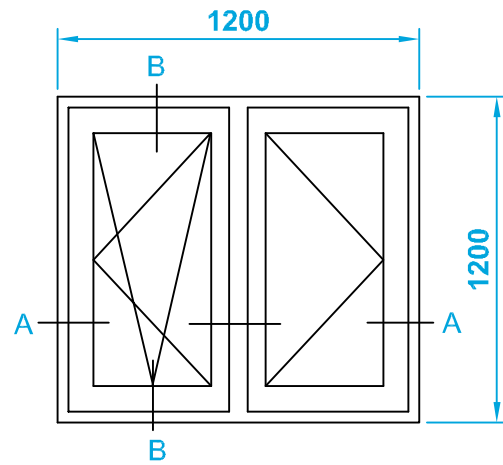

Homerit Tilt & Turn Double Window

B -- B

Product Features >>

- 1 > Siegenia (German) multi-locking hardware.
- 2 > Double rubber seals for better airtightness.
- 3 > Tilt (bottom hinged) for ventilation and security.
- 4 > Turn (side hinged) for cleaning outside from inside.
- 5 > No mullion in the middle when both sashes open.
- 6 > Sash up to 100kg for big tilt & turn window or door.
- 7 > Sash width up to 1600mm, height up to 2400mm.