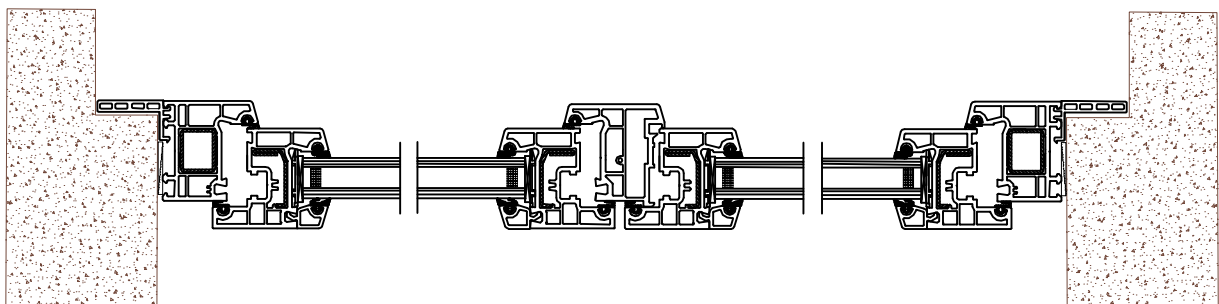

Homerit Tilt & Turn Double Window

B -- B

Product Features >>

- 1 > Siegenia (German) multi-locking hardware.
- 2 > Double rubber seals for better airtightness.
- 3 > Tilt (bottom hinged) for ventilation and security.
- 4 > Turn (side hinged) for cleaning outside from inside.
- 5 > No mullion in the middle when both sashes open.
- 6 > Sash up to 100kg for big tilt & turn window or door.
- 7 > Sash width up to 1600mm, height up to 2400mm.