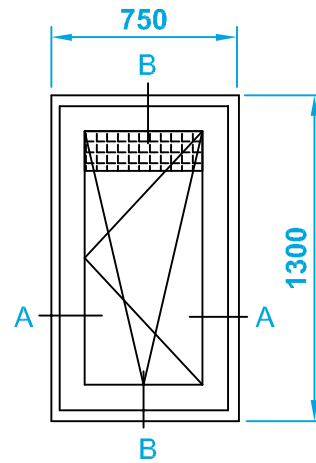

Homerit

Tilt & Turn Window or Door -- with AEROMAT

B -- B

Product Features >>

- 1 > Siegenia (German) multi-locking hardware.
- 2 > Double rubber seals for better airtightness.
- 3 > Tilt (bottom hinged) for ventilation and security.
- 4 > Turn (side hinged) for cleaning outside from inside.
- 5 > AEROMAT for airflow control.
- 6 > Sash up to 100kg for big tilt & turn window or door.
- 7 > Width up to 1600mm, height up to 2500mm.