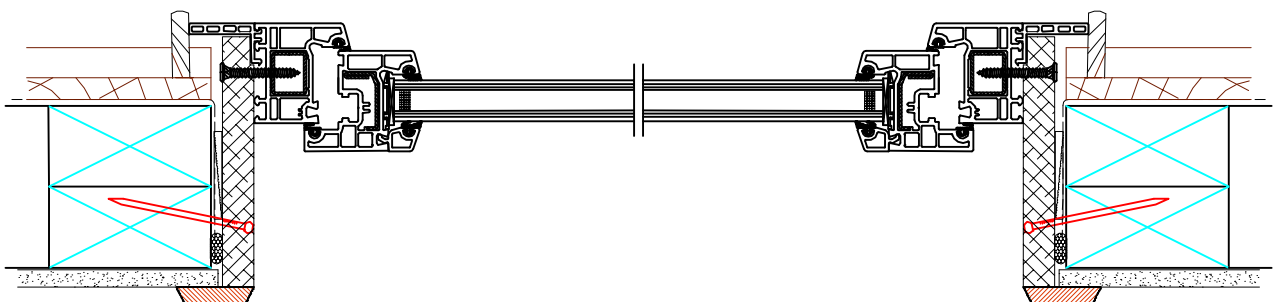

Homerit

Tilt & Turn Window or Door -- with AEROMAT

B -- B

Product Features >>

- 1 > Siegenia (German) multi-locking hardware.
- 2 > Double rubber seals for better airtightness.
- 3 > Tilt (bottom hinged) for ventilation and security.
- 4 > Turn (side hinged) for cleaning outside from inside.
- 5 > AEROMAT for airflow control.
- 6 > Sash up to 100kg for big tilt & turn window or door.
- 7 > Width up to 1600mm, height up to 2500mm.