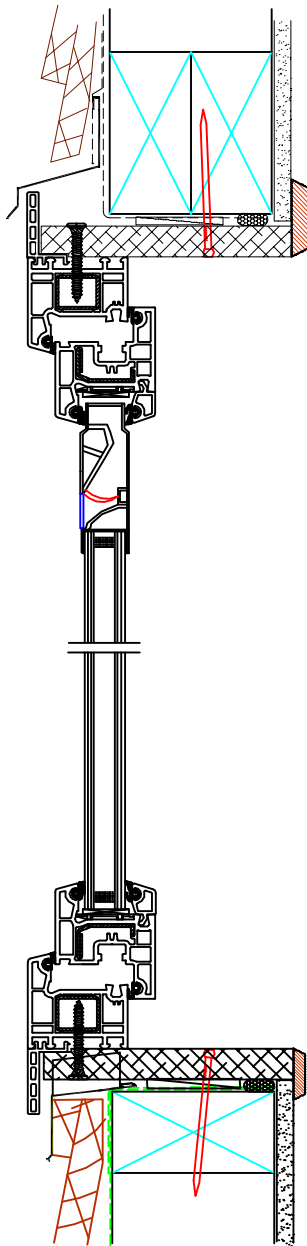

Homerit

Tilt & Turn Window or Door -- with AEROMAT

B -- B

Product Features >>

- 1 > Siegenia (German) multi-locking hardware.
- 2 > Double rubber seals for better airtightness.
- 3 > Tilt (bottom hinged) for ventilation and security.
- 4 > Turn (side hinged) for cleaning outside from inside.
- 5 > AEROMAT for airflow control.
- 6 > Sash up to 100kg for big tilt & turn window or door.
- 7 > Width up to 1600mm, height up to 2500mm.