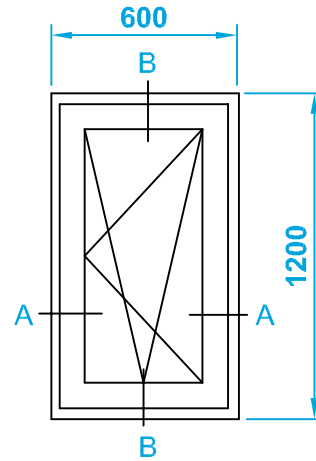

Homerit

Tilt & Turn Window or Door -- with Renolit Foil Lamination

B -- B

Product Features >>

- 1 > Siegenia (German) multi-locking hardware.
- 2 > Double rubber seals for better airtightness.
- 3 > Tilt (bottom hinged) for ventilation and security.
- 4 > Turn (side hinged) for cleaning outside from inside.
- 5 > Renolit (German) high UV stable foil lamination.
- 6 > Sash up to 100kg for big tilt & turn window or door.
- 7 > Width up to 1600mm, height up to 2500mm.