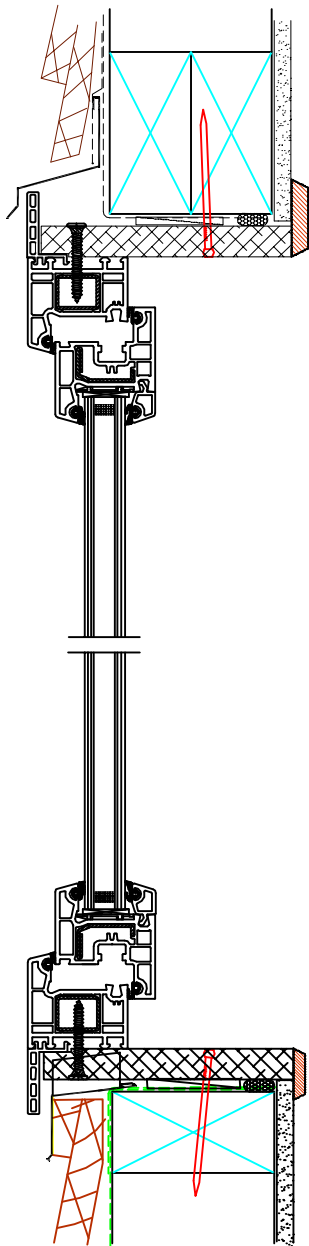

Homerit

Tilt & Turn Window or Door -- with Renolit Foil Lamination

B -- B

Product Features >>

- 1 > Siegenia (German) multi-locking hardware.
- 2 > Double rubber seals for better airtightness.
- 3 > Tilt (bottom hinged) for ventilation and security.
- 4 > Turn (side hinged) for cleaning outside from inside.
- 5 > Renolit (German) high UV stable foil lamination.
- 6 > Sash up to 100kg for big tilt & turn window or door.
- 7 > Width up to 1600mm, height up to 2500mm.