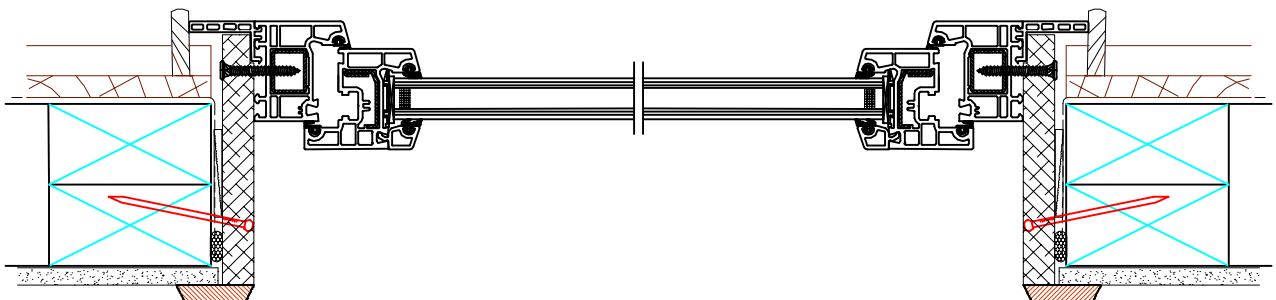

Homerit

Tilt & Turn Window or Door -- with Renolit Foil Lamination

B -- B

Product Features >>

- 1 > Siegenia (German) multi-locking hardware.
- 2 > Double rubber seals for better airtightness.
- 3 > Tilt (bottom hinged) for ventilation and security.
- 4 > Turn (side hinged) for cleaning outside from inside.
- 5 > Renolit (German) high UV stable foil lamination.
- 6 > Sash up to 100kg for big tilt & turn window or door.
- 7 > Width up to 1600mm, height up to 2500mm.