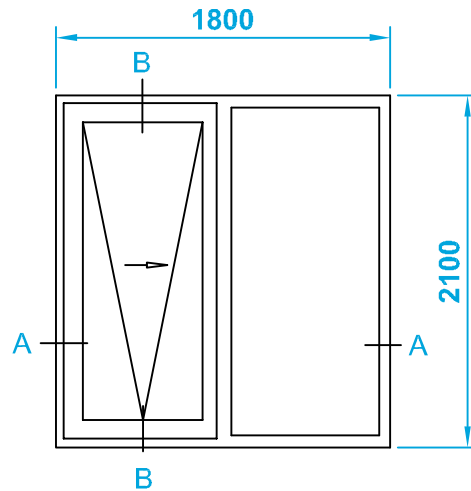

B -- B

Product Features >>

- 1 > Can have 1 or 2 sliding door sashes.
- 2 > Sash width up to 2000mm, height up to 2400mm.
- 3 > Door sill frame can't be rebated to slabs.
- 4 > Siegenia (German) multi-locking hardware.
- 5 > Double rubber seal for better airtightness.
- 6 > Tilt open for ventilation and security.
- 7 > Color option: VEKA white, ASA Charcoal or Grey.