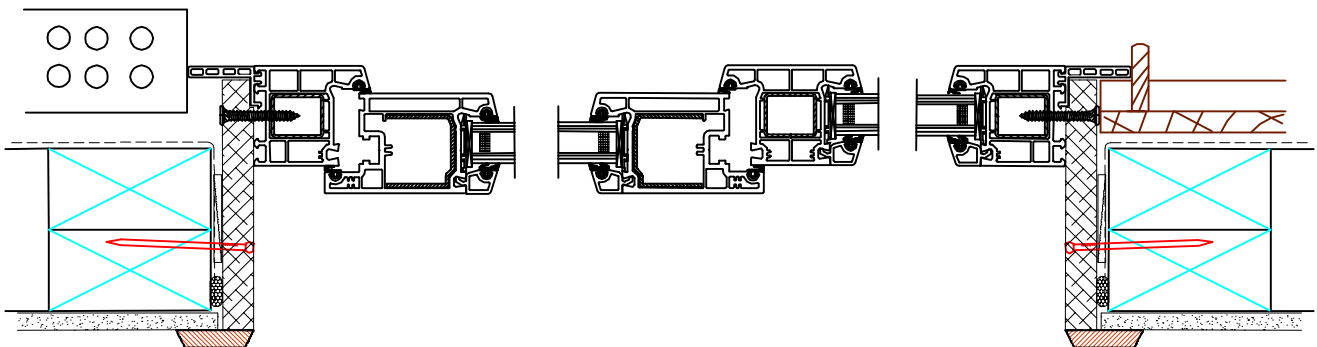

B -- B

Product Features >>

- 1 > Can have 1 or 2 sliding door sashes.
- 2 > Sash width up to 2000mm, height up to 2400mm.
- 3 > Door sill frame can't be rebated to slabs.
- 4 > Siegenia (German) multi-locking hardware.
- 5 > Double rubber seal for better airtightness.
- 6 > Tilt open for ventilation and security.
- 7 > Color option: VEKA white, ASA Charcoal or Grey.