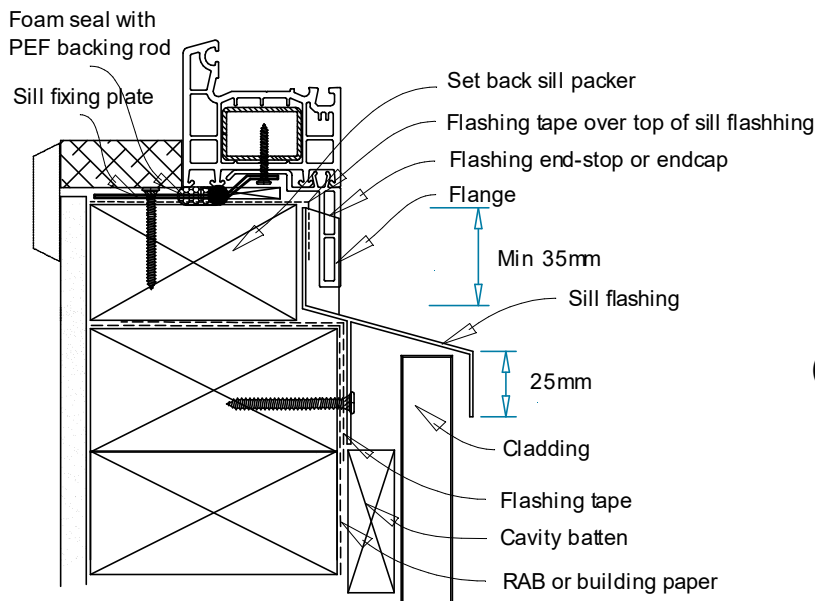

(a) Head

(b) Jamb

(c) Sill

Flashing options:

48mm for cladding & cavity upto 40mm

65mm for cladding & cavity upto 57mm