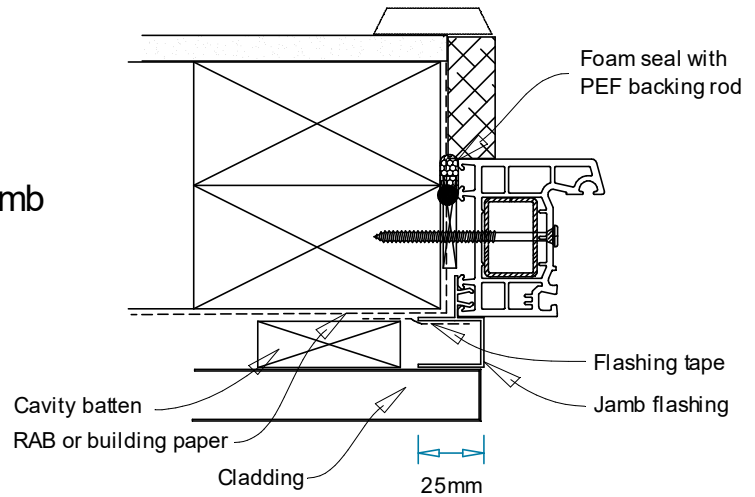

(a) Head

(b) Jamb

(c) Sill

Flashing options:

48mm for cladding & cavity upto 40mm

65mm for cladding & cavity upto 57mm