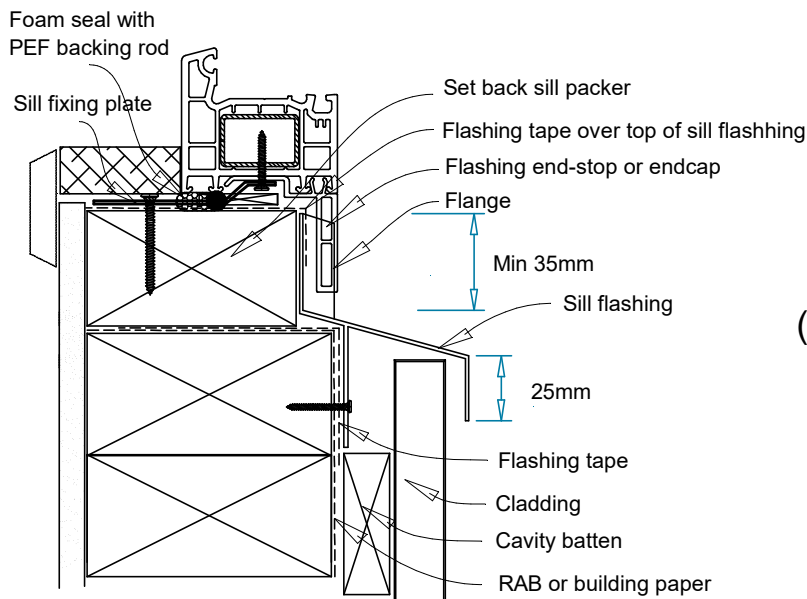

(a) Head

(b) Jamb

(c) Sill

Flashing options:

48mm for cladding & cavity upto 40mm

65mm for cladding & cavity upto 57mm