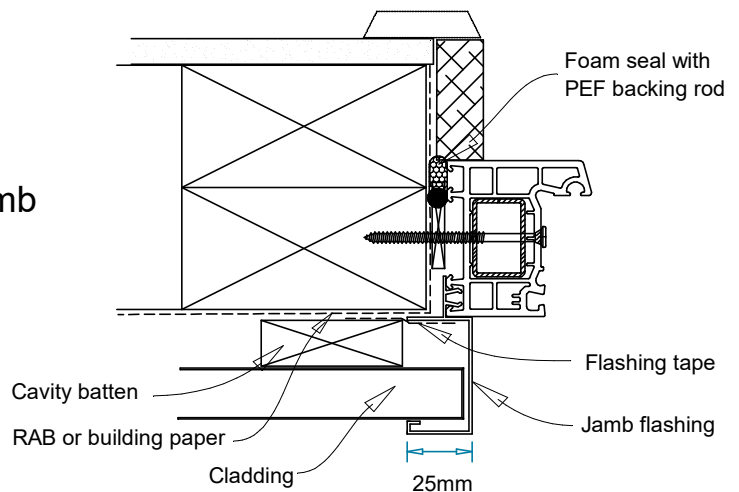

(a) Head

(b) Jamb

(c) Sill

Flashing options:

48mm for cladding & cavity upto 40mm

65mm for cladding & cavity upto 57mm